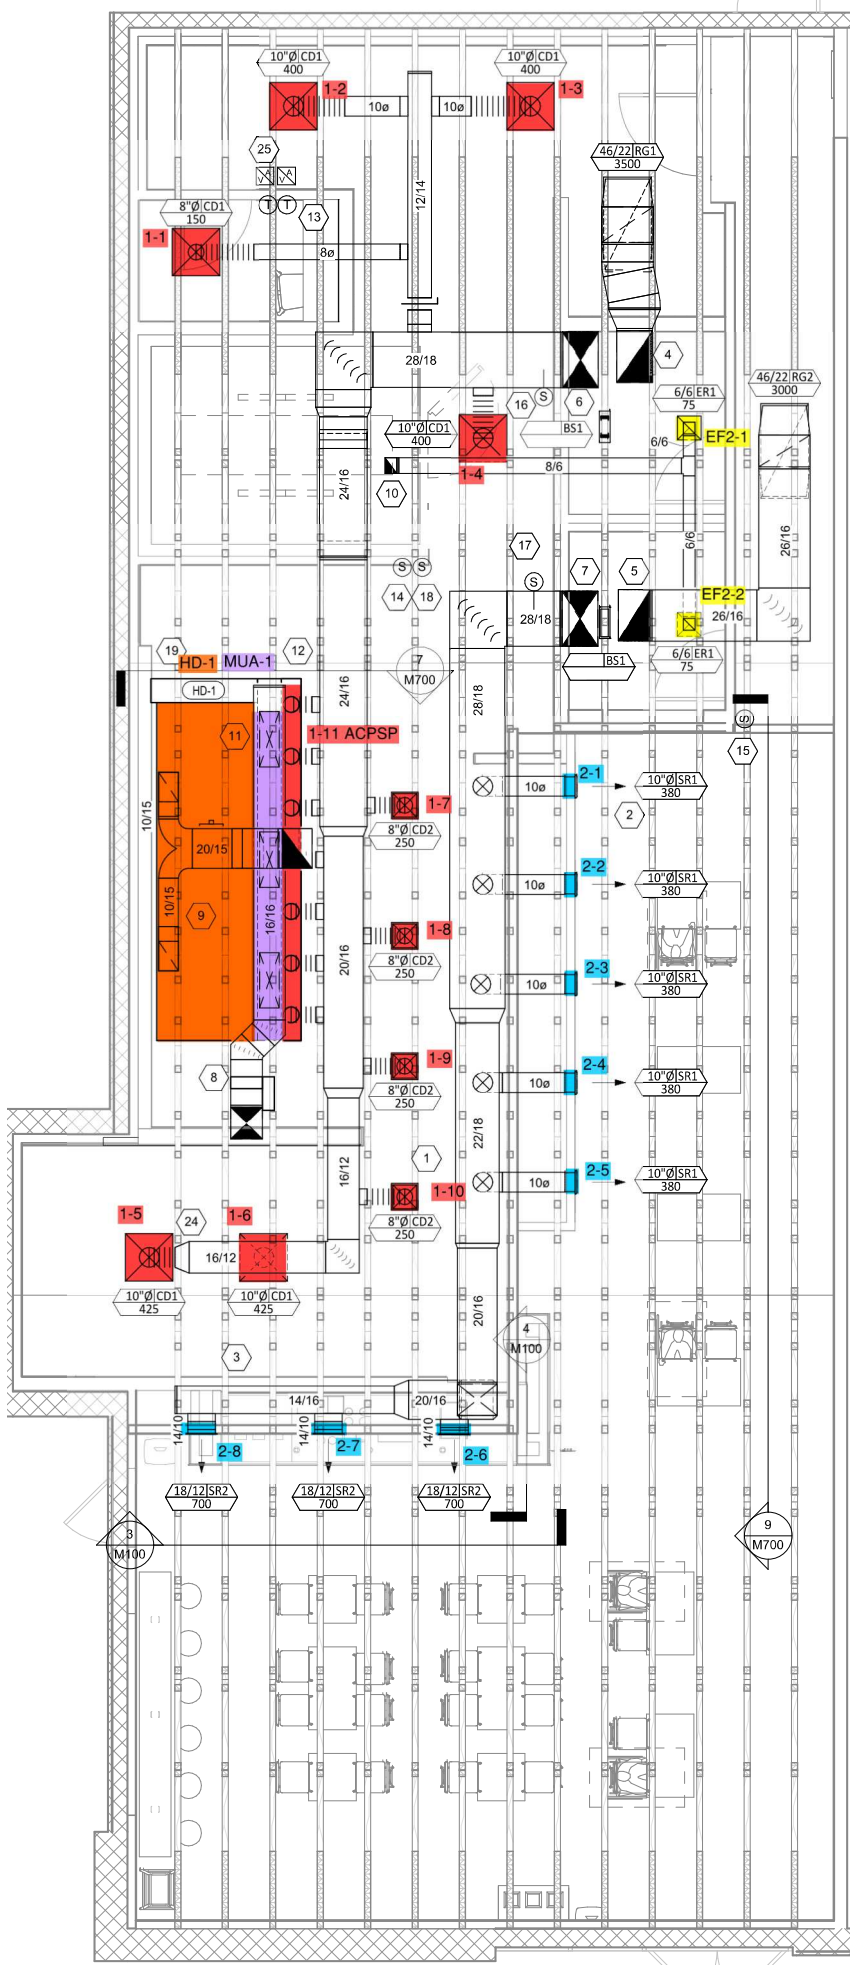

NATIONAL
ENGINEERING
4635 Trueman Blvd. Suite 250
Hilliard, Ohio 43026
Phone: (614) 751-9610
Fax: (614) 552-5240

CHIPOTLE MEXICAN GRILL, INC.

CHIPOTLE MEXICAN GRILL, INC.
PO BOX 182566
COLUMBUS, OH 43218-2566
TELEPHONE: (614) 318-2400
INTERNET: WWW.CHIPOTLE.COM

RIAL

HVAC FLOOR PLAN
1/4" = 1'-0"